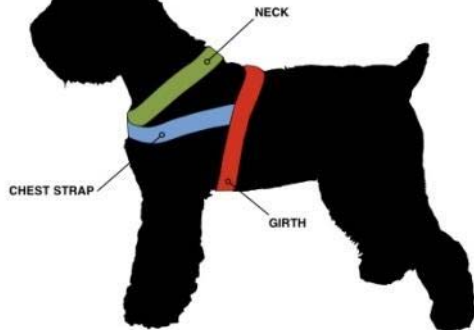

How to measure your dog for this harness:

Around the chest behind the front legs (green color): **31"-41"**
Around the neck of the dog (red color on the picture): **17"-27"**