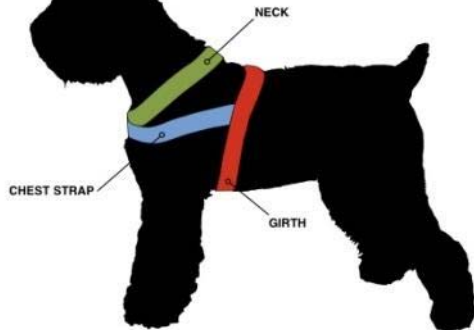

## How to measure your dog for this harness:

Around the chest behind the front legs (green color): **31"-41"**  
Around the neck of the dog (red color on the picture): **17"-27"**